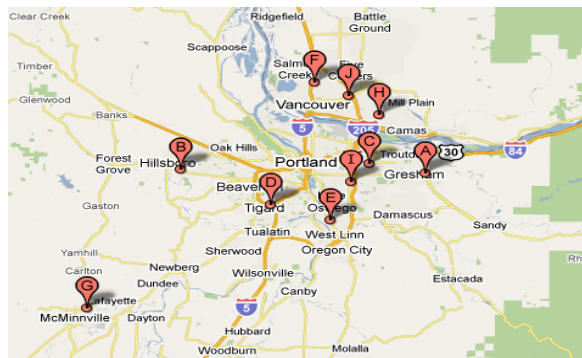

## Where is BIG 5?

### East Side Portland BIG 5 Locations

12339 S.E. Stark St., Portland, OR  
16074 12 S.E. McLoughlin Blvd., Milwaukie, OR  
2095 - C East Burnside Road, Gresham, OR  
5420 SE 82nd Avenue, Portland, OR

### West Side Portland

1500 SE 21ST Avenue, Hillsboro, OR  
11705 SW Pacific Highway, Tigard, OR  
2525 NE Highway 99 West, McMinnville, OR

### Vancouver

15500 S.E. Mill Plain Blvd., Vancouver, WA  
8700 N.E. Vancouver Mall Dr., #276, Vancouver, WA  
8313 NE Highway 99, Vancouver, WA